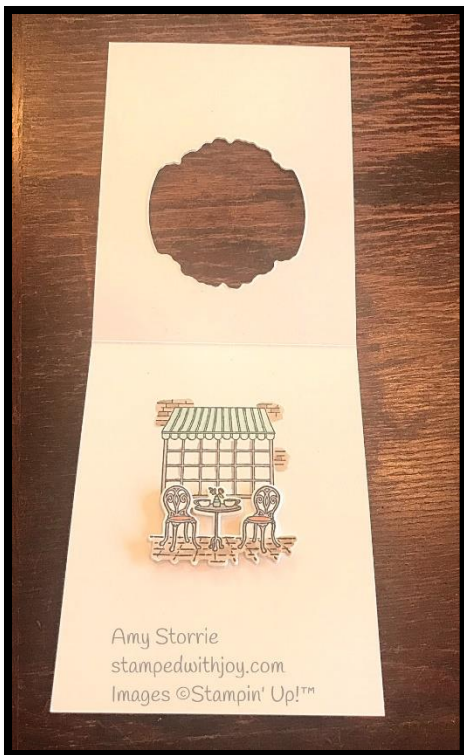

Stamping with Amy
Facebook Live
April 11, 2018

Stamped with Joy

Amy Storrie
Independent Stampin' Up! Demonstrator

Whisper White Thick cs- 11" x 4-1/4"
Whisper White cs – scraps
DSP- 5-1/4" x 4"

Product Name	Item #	Price
Charming Café Bundle-wood	146086	\$50.25
Charming Café – Bundle - clear	147508	\$43
Coffee Break Designer Series Paper	144155	\$11
Whisper White Thick cardstock	140272	\$7
Whisper White cardstock	100730	\$9
Black Memento Ink Pad	132708	\$6
Stampin' Blends-Calypso Coral Combo	144045	\$9
Stampin' Blends -Crumb Cake Combo	144601	\$9
Stampin' Blends-Old Olive light	144574	\$4.50
Stampin' Blends- Pool Party Combo	144605	\$9
Stampin' Blends- Smoky Slate light	145054	\$4.50
Big Shot Die Cutting Machine	143263	\$110
Snail Adhesive	104332	\$7
Stampin' Dimensionals	104430	\$4
Mini Stampin' Dimensionals	144108	\$4

Lemon Lime Twist cs- 1-3/4" x 4-1/2" (scored at 1-3/4" & 2-3/4"), 2-1/2" x 3" (2), scraps
 Whisper White cs- 1/4" x 7/8"
 Real Red cs – 3/8" x 1"
 DSP – 3" x 2-1/2" (2)